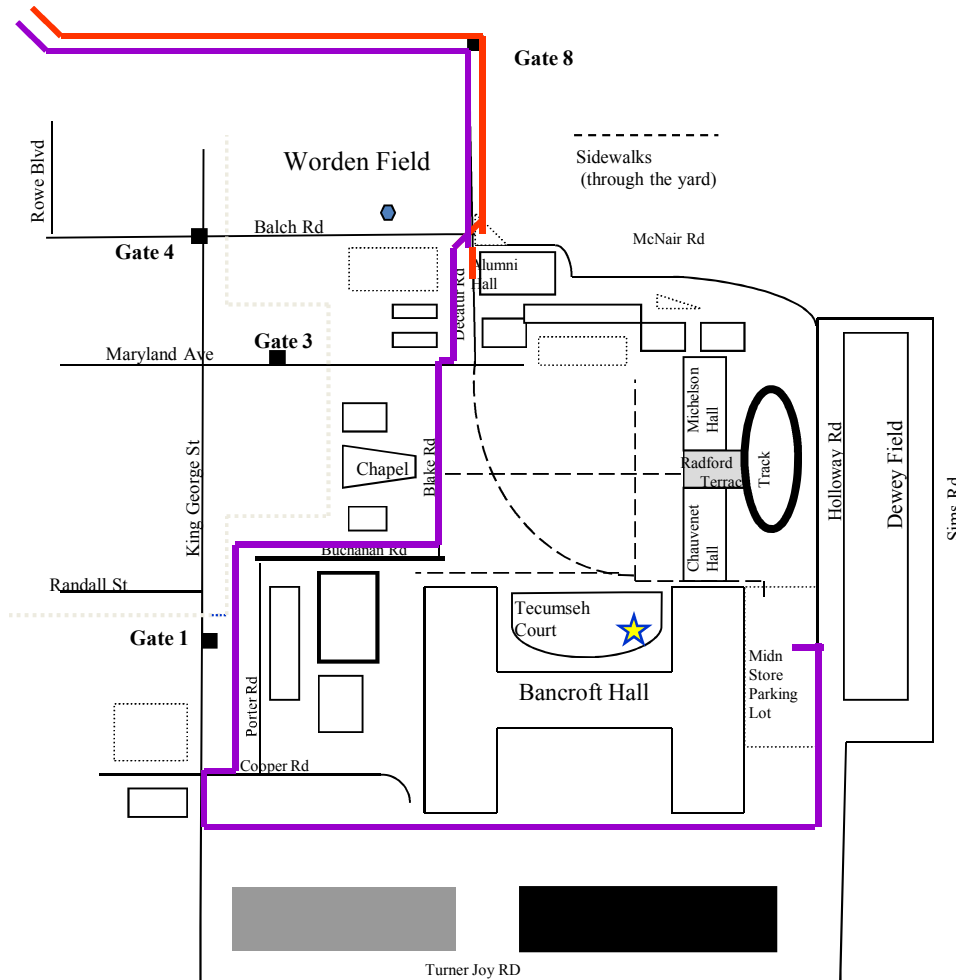

Commissioning Week 2010

Bus Routes & Hours of Operation

N-MC Memorial Stadium to USNA and return

Routes (peak periods)

1 bus – approximately every 30 minutes

3 buses – approximately every 15 to 20 minutes

Hours of Operation

Mon-Thurs 7:00 AM – 11:00 PM

Wed 7:00 AM – Midnight

(Specific times on next slides)

Commissioning Week 2010

Purple Route* & Hours of Operation

N-MC Memorial Stadium to USNA and return

Stops

- Stadium
- Alumni Hall (Horseshoe)
- Preble Hall
- Dahlgren Hall
- Visitor's Center
- Midn Store (by Gazebo)
- Reverse order

Hours of Operation

Monday	7:00 AM – 12:00 PM
	3:00 PM – 11:00 PM
Tuesday	7:00 AM – 11:00 AM
	4:00 PM – 11:00 PM
Wednesday	7:00 AM – 11:00 AM
	6:00 PM – Midnight
Thursday	7:00 AM – 11:00 PM

* Purple route will curtail in support of the Sea Trials Award and Herndon Climb and the Blue Angels Flight Rehearsal and Demonstration. See hours of operation to the right.