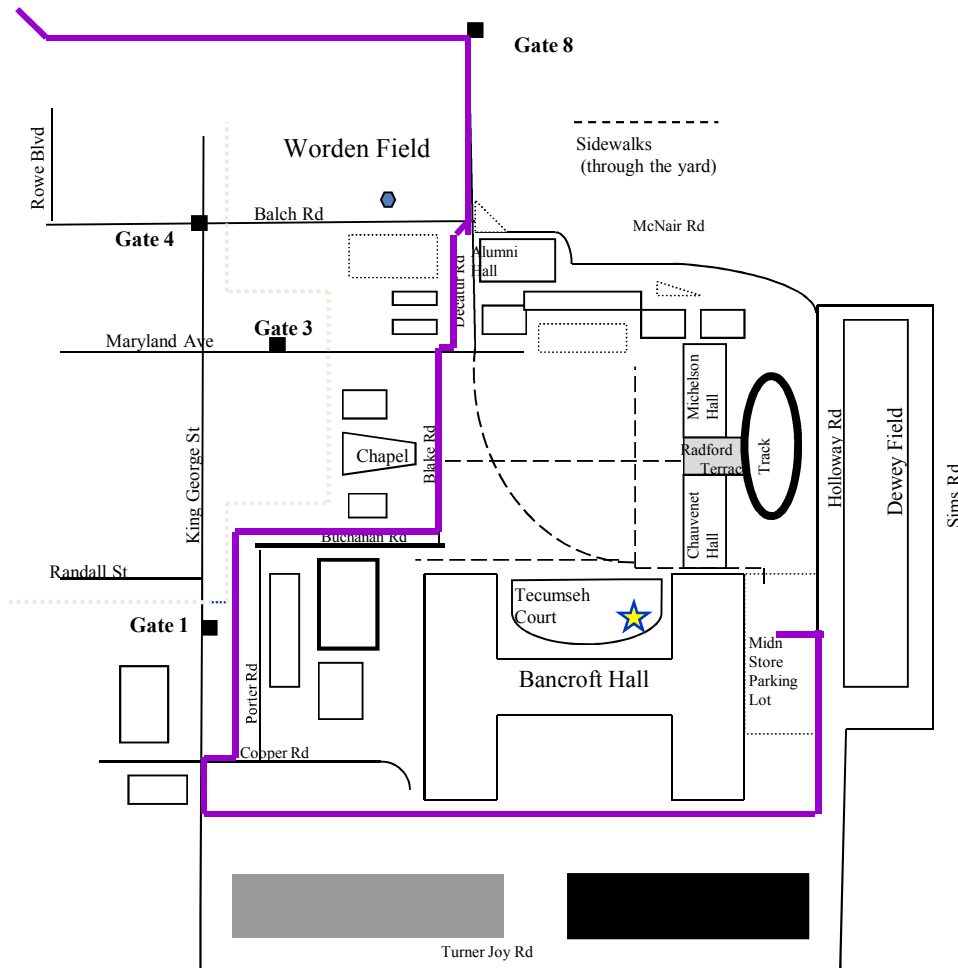

Mon-Thurs 7:00 AM – 11:00 PM

Wed 7:00 AM – Midnight

(Specific times on next slides)

Commissioning Week 2010

Purple Route* & Hours of Operation

N-MC Memorial Stadium to USNA and return

Stops

- Stadium
- Alumni Hall (Horseshoe)
- Preble Hall
- Dahlgren Hall
- Visitor's Center
- Midn Store (by Gazebo)
- Reverse order