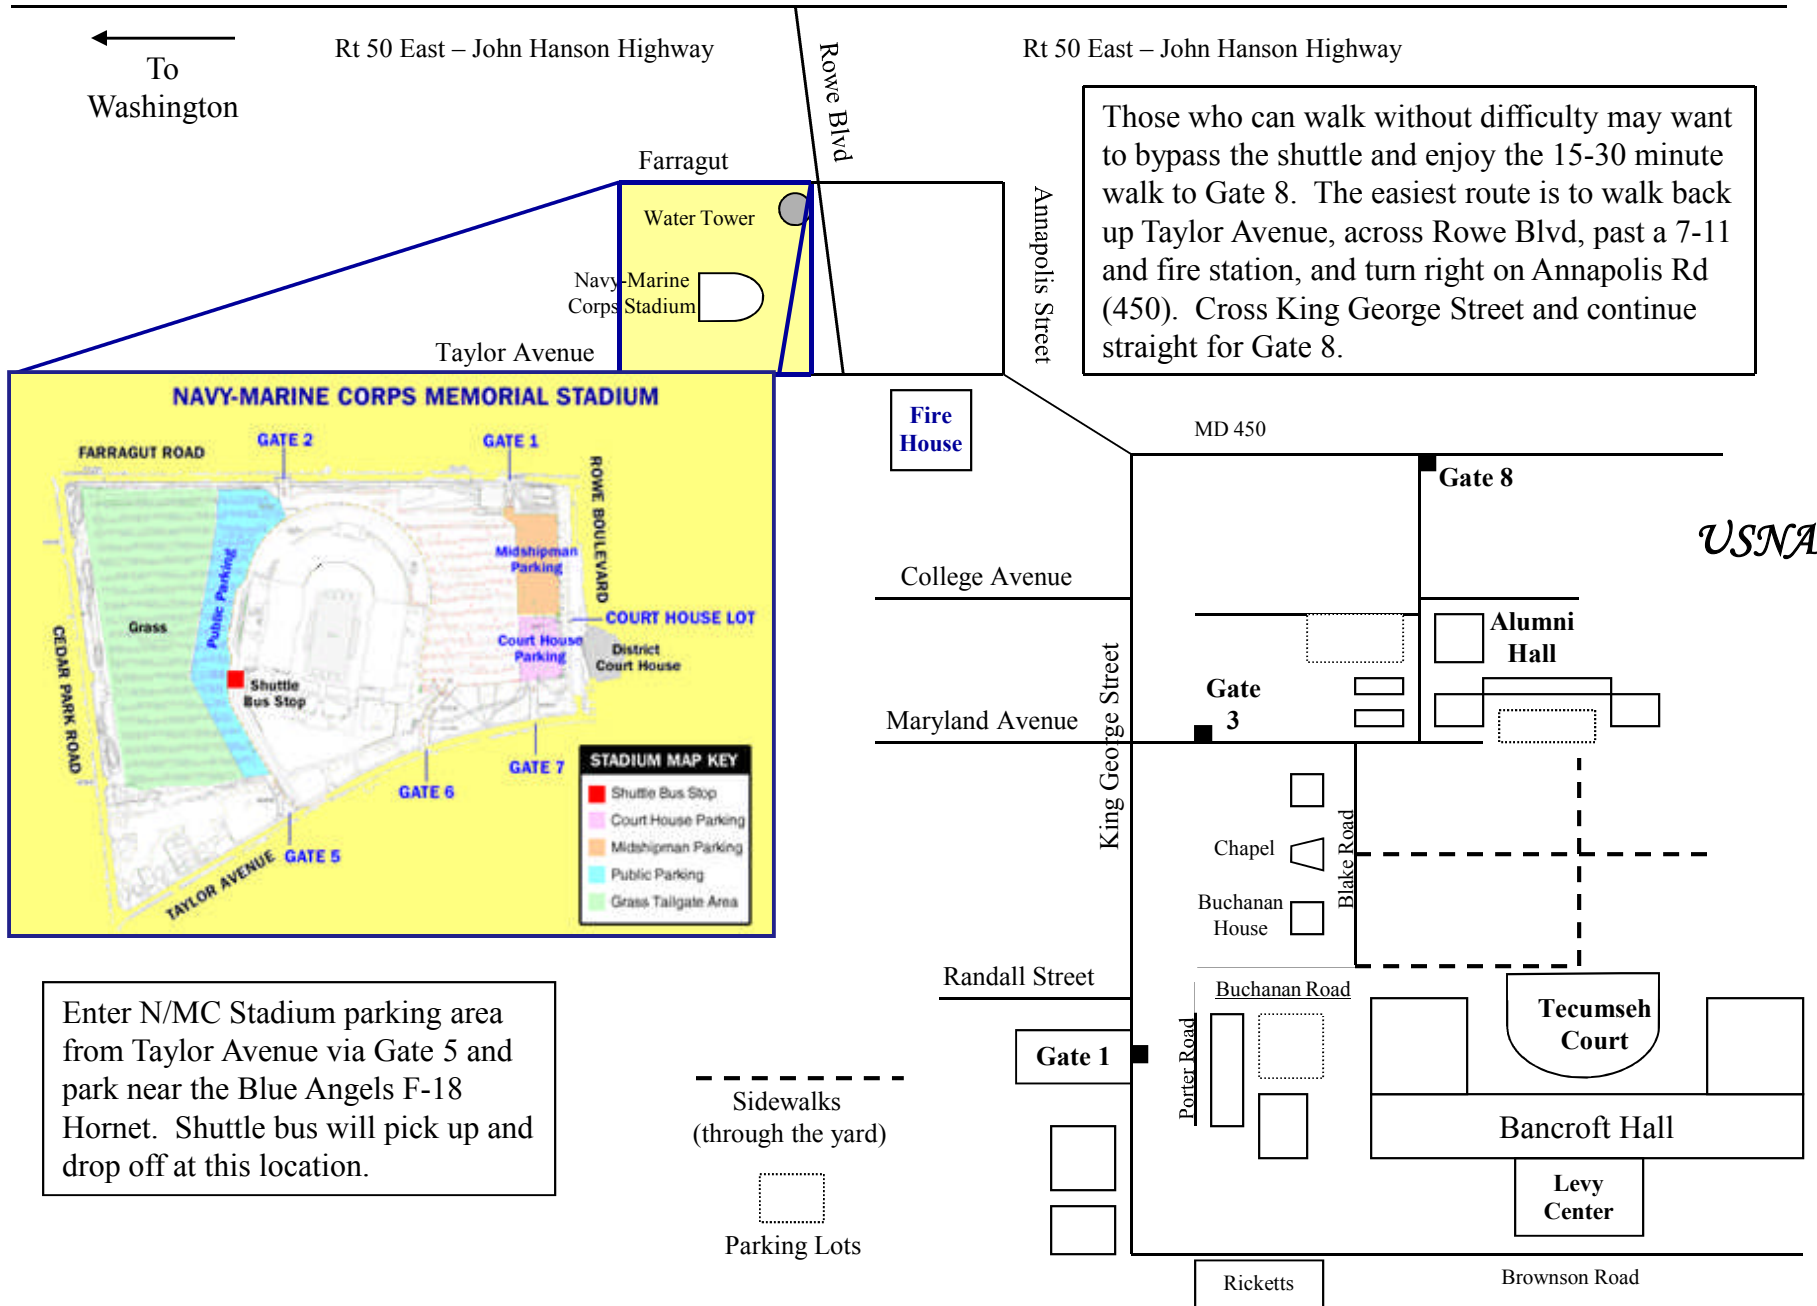

Directions to Navy Marine Corps Stadium

Enter N/MC Stadium parking area from Taylor Avenue via Gate 5 and park near the Blue Angels F-18 Hornet. Shuttle bus will pick up and drop off at this location.